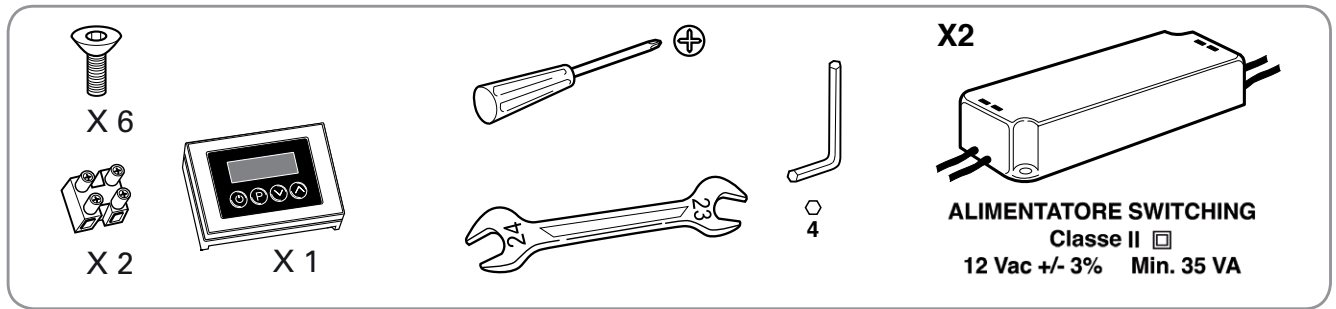

aquatica®

Function : Form : Fashion

Polaris MCRC-380/700-A

Built-In Shower Head

Installation & Care Manual

INTERNATIONAL

Polaris MCRC-380/700-A

Built-In Shower Head

TOOLS/PARTS LIST

IMPORTANT INFORMATION

- The appliance has to be properly installed by qualified staff pursuant to the current laws.
- The device is not intended to be used by people (including children) who have not received appropriate instructions regarding the use of the unit to ensure their own safety. Children should be supervised to ensure they do not play with the appliance.
- Before performing any operation, always unplug the system from the mains.
- Place two power suppliers **Class 2-12 Vac +/-3% - Min. 35A** in the position show in **picture 1 zone A** complying with the safety distance provided for by IEC regulations.
- Arrange the outlet of the wiring and plumbing in the area shown.
- Install the appliance following the illustrated sequence on page 3.
- **Before connecting the system to the mains, check the tightness of the plumbing.**
- Replacement of the wiring, when damaged and of the spare parts **must be performed by qualified personnel only**. The manufacturer declines all responsibility in case of non-compliance with the above-said obligation.

Built-In Shower Head

INSTALLATION SEQUENCE continued

Polaris MCRC-380/700-A

Built-In Shower Head

INSTALLATION SEQUENCE continued

aquatica®

Function : Form : Fashion

- 9 In order to install the remote control correctly, please follow the User's Guide carefully.
Do not place the device in water.