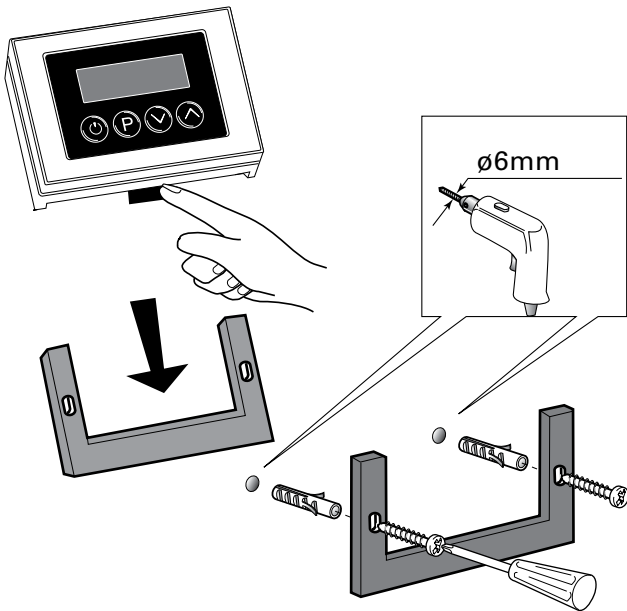

TOOLS/PARTS LIST

IMPORTANT INFORMATION

- The appliance has to be properly installed by qualified staff pursuant to the current laws.
- The device is not intended to be used by people (including children) who have not received appropriate instructions regarding the use of the unit to ensure their own safety. Children should be supervised to ensure they do not play with the appliance.
- Before performing any operation, always unplug the system from the mains.
- Place two power suppliers **Class 2-12 Vac +/-3% - Min. 35A** in the position show in **picture 1 zone A** complying with the safety distance provided for by IEC regulations.
- Arrange the outlet of the wiring and plumbing in the area shown.
- Install the appliance following the illustrated sequence on page 3.
- **Before connecting the system to the mains, check the tightness of the plumbing.**
- Replacement of the wiring, when damaged and of the spare parts **must be performed by qualified personnel only**. The manufacturer declines all responsibility in case of non-compliance with the above-said obligation.

Polaris MCRC-380/700-A

Built-In Shower Head

INSTALLATION SEQUENCE

aquatica®

Function : Form : Fashion

aquatica®

Function : Form : Fashion

Polaris MCRC-380/700-A

Built-In Shower Head

INSTALLATION SEQUENCE continued

Polaris MCRC-380/700-A

Built-In Shower Head

INSTALLATION SEQUENCE continued

aquatica®

Function : Form : Fashion

- 9 In order to install the remote control correctly, please follow the User's Guide carefully.
Do not place the device in water.