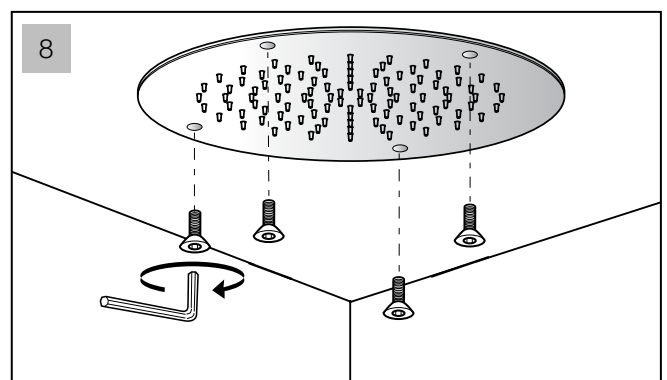

aquatica®

Function : Form : Fashion

Polaris MCRC-380/700-A

Built-In Shower Head

Installation & Care Manual

INTERNATIONAL

Polaris MCRC-380/700-A

Built-In Shower Head

TOOLS/PARTS LIST

IMPORTANT INFORMATION

- The appliance has to be properly installed by qualified staff pursuant to the current laws.
- The device is not intended to be used by people (including children) who have not received appropriate instructions regarding the use of the unit to ensure their own safety. Children should be supervised to ensure they do not play with the appliance.
- Before performing any operation, always unplug the system from the mains.
- Place two power suppliers **Class 2-12 Vac +/-3% - Min. 35A** in the position show in **picture 1 zone A** complying with the safety distance provided for by IEC regulations.
- Arrange the outlet of the wiring and plumbing in the area shown.
- Install the appliance following the illustrated sequence on page 3.
- **Before connecting the system to the mains, check the tightness of the plumbing.**
- Replacement of the wiring, when damaged and of the spare parts **must be performed by qualified personnel only**. The manufacturer declines all responsibility in case of non-compliance with the above-said obligation.

Polaris MCRC-380/700-A

Built-In Shower Head

INSTALLATION SEQUENCE

aquatica®

Function : Form : Fashion

aquatica®

Function : Form : Fashion

Polaris MCRC-380/700-A

Built-In Shower Head

INSTALLATION SEQUENCE continued

Polaris MCRC-380/700-A

Built-In Shower Head

INSTALLATION SEQUENCE continued

aquatica®

Function : Form : Fashion

- 9 In order to install the remote control correctly, please follow the User's Guide carefully.
Do not place the device in water.