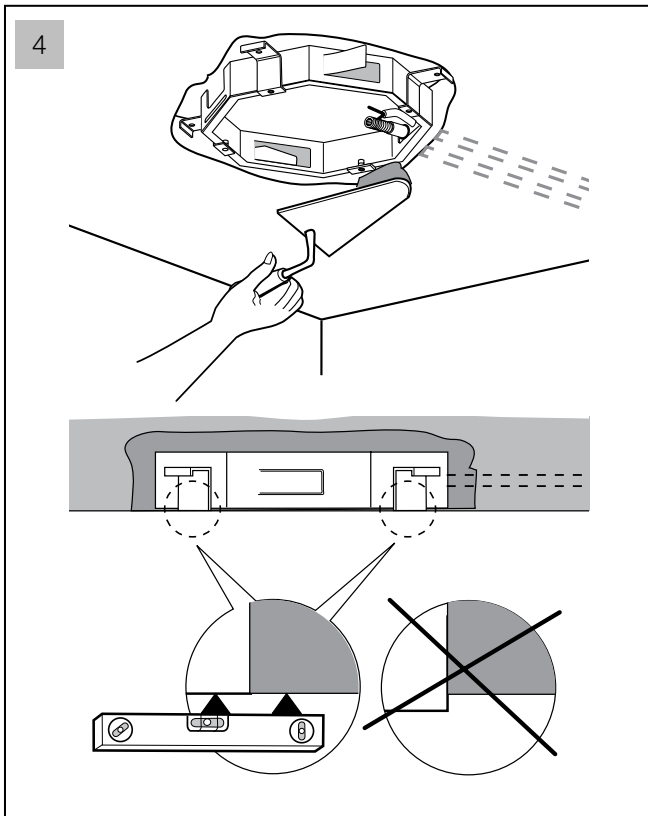

TOOLS/PARTS LIST

IMPORTANT INFORMATION

- The appliance has to be properly installed by qualified staff pursuant to the current laws.
- The device is not intended to be used by people (including children) who have not received appropriate instructions regarding the use of the unit to ensure their own safety. Children should be supervised to ensure they do not play with the appliance.
- Before performing any operation, always unplug the system from the mains.
- Place two power suppliers **Class 2-12 Vac +/-3% - Min. 35A** in the position show in **picture 1 zone A** complying with the safety distance provided for by IEC regulations.
- Arrange the outlet of the wiring and plumbing in the area shown.
- Install the appliance following the illustrated sequence on page 3.
- **Before connecting the system to the mains, check the tightness of the plumbing.**
- Replacement of the wiring, when damaged and of the spare parts **must be performed by qualified personnel only**. The manufacturer declines all responsibility in case of non-compliance with the above-said obligation.

Polaris MCRC-380/700-A

Built-In Shower Head

INSTALLATION SEQUENCE

aquatica®

Function : Form : Fashion

aquatica®

Function : Form : Fashion

Polaris MCRC-380/700-A

Built-In Shower Head

INSTALLATION SEQUENCE continued

Polaris MCRC-380/700-A

Built-In Shower Head

INSTALLATION SEQUENCE continued

aquatica®

Function : Form : Fashion

- 9 In order to install the remote control correctly, please follow the User's Guide carefully.
Do not place the device in water.