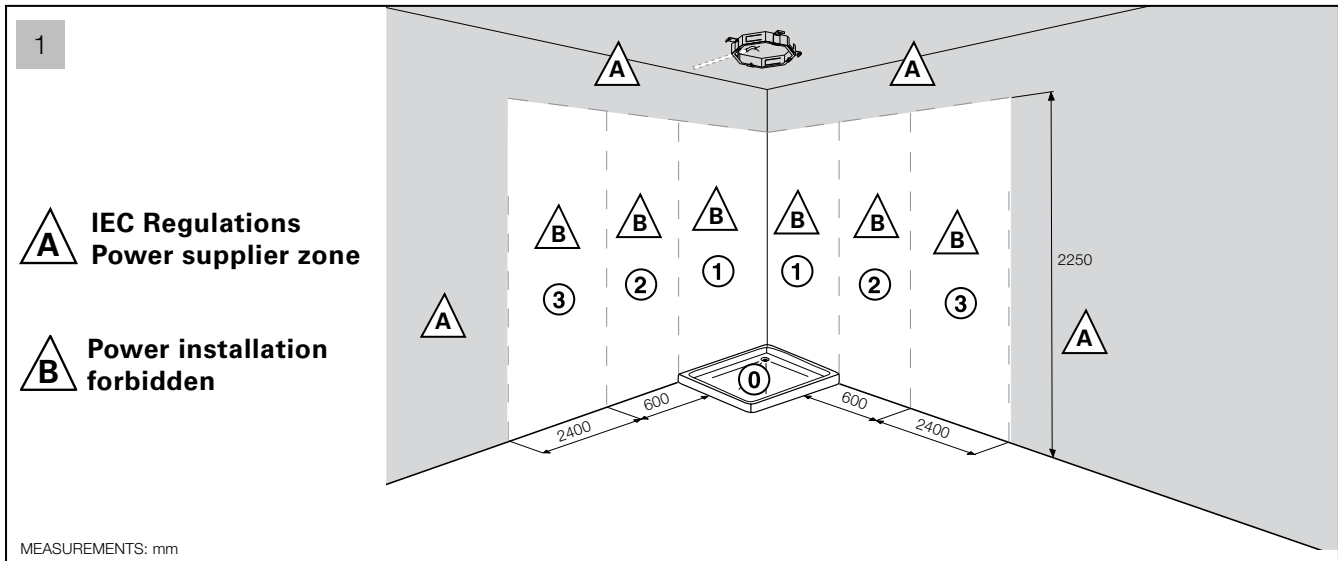

aquatica®

Function : Form : Fashion

Polaris MCRC-380/700-A

Built-In Shower Head

Installation & Care Manual

INTERNATIONAL

Polaris MCRC-380/700-A

Built-In Shower Head

TOOLS/PARTS LIST

IMPORTANT INFORMATION

- The appliance has to be properly installed by qualified staff pursuant to the current laws.
- The device is not intended to be used by people (including children) who have not received appropriate instructions regarding the use of the unit to ensure their own safety. Children should be supervised to ensure they do not play with the appliance.
- Before performing any operation, always unplug the system from the mains.
- Place two power suppliers **Class 2-12 Vac +/-3% - Min. 35A** in the position show in **picture 1 zone A** complying with the safety distance provided for by IEC regulations.
- Arrange the outlet of the wiring and plumbing in the area shown.
- Install the appliance following the illustrated sequence on page 3.
- **Before connecting the system to the mains, check the tightness of the plumbing.**
- Replacement of the wiring, when damaged and of the spare parts **must be performed by qualified personnel only**. The manufacturer declines all responsibility in case of non-compliance with the above-said obligation.

Polaris MCRC-380/700-A

Built-In Shower Head

INSTALLATION SEQUENCE

aquatica®

Function : Form : Fashion

aquatica®

Function : Form : Fashion

Polaris MCRC-380/700-A

Built-In Shower Head

INSTALLATION SEQUENCE continued

Polaris MCRC-380/700-A

Built-In Shower Head

INSTALLATION SEQUENCE continued

aquatica®

Function : Form : Fashion

- 9 In order to install the remote control correctly, please follow the User's Guide carefully.
Do not place the device in water.