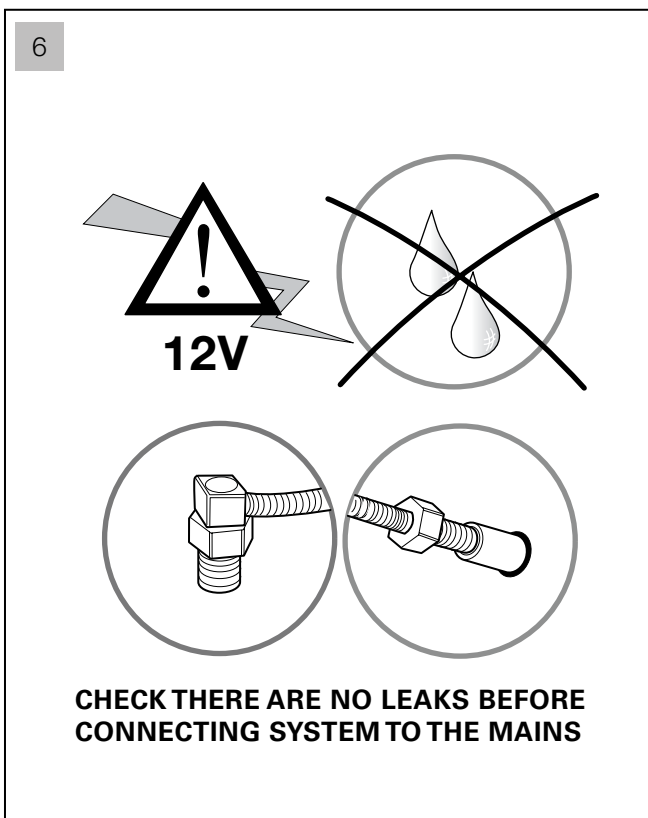

TOOLS/PARTS LIST

IMPORTANT INFORMATION

- The appliance has to be properly installed by qualified staff pursuant to the current laws.
- The device is not intended to be used by people (including children) who have not received appropriate instructions regarding the use of the unit to ensure their own safety. Children should be supervised to ensure they do not play with the appliance.
- Before performing any operation, always unplug the system from the mains.
- Place two power suppliers **Class 2-12 Vac +/-3% - Min. 35A** in the position show in **picture 1 zone A** complying with the safety distance provided for by IEC regulations.
- Arrange the outlet of the wiring and plumbing in the area shown.
- Install the appliance following the illustrated sequence on page 3.
- **Before connecting the system to the mains, check the tightness of the plumbing.**
- Replacement of the wiring, when damaged and of the spare parts **must be performed by qualified personnel only**. The manufacturer declines all responsibility in case of non-compliance with the above-said obligation.

Polaris MCRC-380/700-A

Built-In Shower Head

INSTALLATION SEQUENCE

aquatica®

Function : Form : Fashion

aquatica®

Function : Form : Fashion

Polaris MCRC-380/700-A

Built-In Shower Head

INSTALLATION SEQUENCE continued

Polaris MCRC-380/700-A

Built-In Shower Head

INSTALLATION SEQUENCE continued

aquatica®

Function : Form : Fashion

- 9 In order to install the remote control correctly, please follow the User's Guide carefully.
Do not place the device in water.