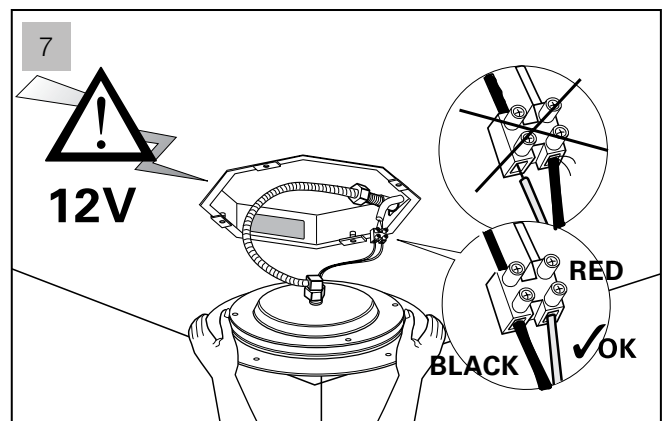

aquatica®

Function : Form : Fashion

Polaris MCRC-380/700-A

Built-In Shower Head

Installation & Care Manual

INTERNATIONAL

Polaris MCRC-380/700-A

Built-In Shower Head

TOOLS/PARTS LIST

IMPORTANT INFORMATION

- The appliance has to be properly installed by qualified staff pursuant to the current laws.
- The device is not intended to be used by people (including children) who have not received appropriate instructions regarding the use of the unit to ensure their own safety. Children should be supervised to ensure they do not play with the appliance.
- Before performing any operation, always unplug the system from the mains.
- Place two power suppliers **Class 2-12 Vac +/-3% - Min. 35A** in the position show in **picture 1 zone A** complying with the safety distance provided for by IEC regulations.
- Arrange the outlet of the wiring and plumbing in the area shown.
- Install the appliance following the illustrated sequence on page 3.
- **Before connecting the system to the mains, check the tightness of the plumbing.**
- Replacement of the wiring, when damaged and of the spare parts **must be performed by qualified personnel only**. The manufacturer declines all responsibility in case of non-compliance with the above-said obligation.

Polaris MCRC-380/700-A

Built-In Shower Head

INSTALLATION SEQUENCE

aquatica®

Function : Form : Fashion

aquatica®

Function : Form : Fashion

Polaris MCRC-380/700-A

Built-In Shower Head

INSTALLATION SEQUENCE continued

Polaris MCRC-380/700-A

Built-In Shower Head

INSTALLATION SEQUENCE continued

aquatica®

Function : Form : Fashion

- 9 In order to install the remote control correctly, please follow the User's Guide carefully.
Do not place the device in water.