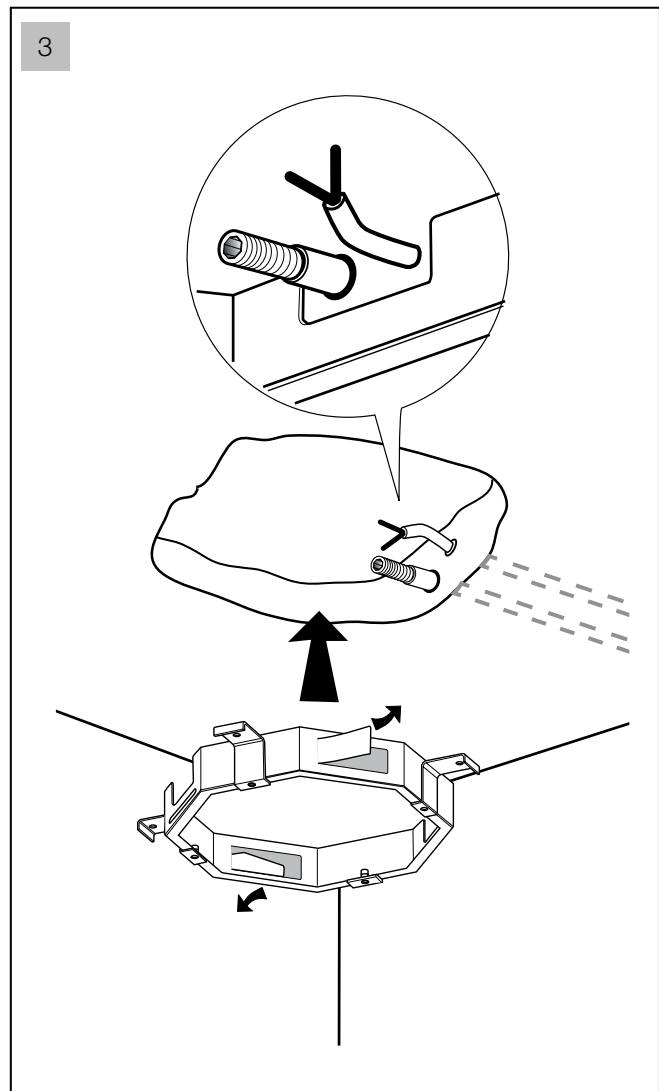

Polaris MCRC-380/700-A

Built-In Shower Head

INSTALLATION SEQUENCE

aquatica®

Function : Form : Fashion

aquatica®

Function : Form : Fashion