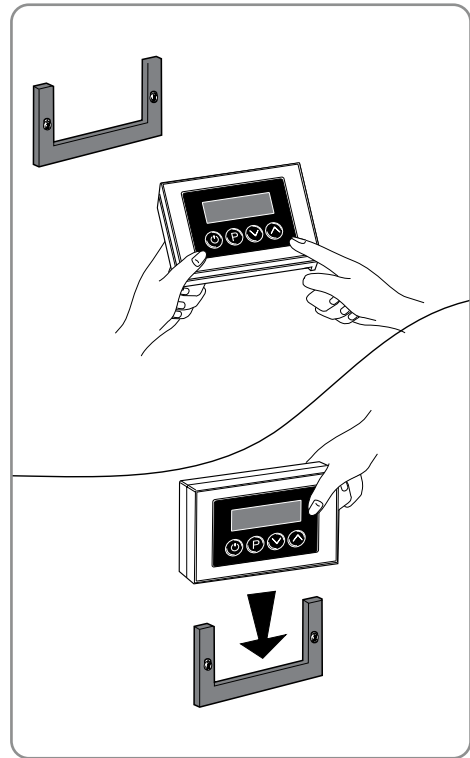

aquatica®

Function : Form : Fashion

Polaris MCRC-380/700-A

Built-In Shower Head

Installation & Care Manual

INTERNATIONAL

Polaris MCRC-380/700-A

Built-In Shower Head

TOOLS/PARTS LIST

IMPORTANT INFORMATION

- The appliance has to be properly installed by qualified staff pursuant to the current laws.
- The device is not intended to be used by people (including children) who have not received appropriate instructions regarding the use of the unit to ensure their own safety. Children should be supervised to ensure they do not play with the appliance.
- Before performing any operation, always unplug the system from the mains.
- Place two power suppliers **Class 2-12 Vac +/-3% - Min. 35A** in the position show in **picture 1 zone A** complying with the safety distance provided for by IEC regulations.
- Arrange the outlet of the wiring and plumbing in the area shown.
- Install the appliance following the illustrated sequence on page 3.
- **Before connecting the system to the mains, check the tightness of the plumbing.**
- Replacement of the wiring, when damaged and of the spare parts **must be performed by qualified personnel only**. The manufacturer declines all responsibility in case of non-compliance with the above-said obligation.

Polaris MCRC-380/700-A

Built-In Shower Head

INSTALLATION SEQUENCE

aquatica®

Function : Form : Fashion

aquatica®

Function : Form : Fashion

Polaris MCRC-380/700-A

Built-In Shower Head

INSTALLATION SEQUENCE continued

Polaris MCRC-380/700-A

Built-In Shower Head

INSTALLATION SEQUENCE continued

aquatica®

Function : Form : Fashion

- 9 In order to install the remote control correctly, please follow the User's Guide carefully.
Do not place the device in water.