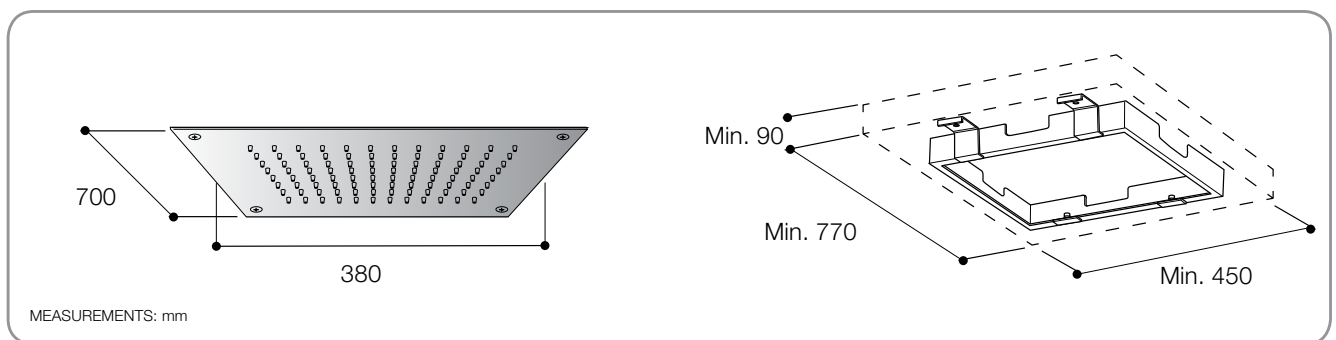

aquatica®

Function : Form : Fashion

Polaris MCRC-380/700-A

Built-In Shower Head

Installation & Care Manual

INTERNATIONAL

Polaris MCRC-380/700-A

Built-In Shower Head

TOOLS/PARTS LIST

IMPORTANT INFORMATION

- The appliance has to be properly installed by qualified staff pursuant to the current laws.
- The device is not intended to be used by people (including children) who have not received appropriate instructions regarding the use of the unit to ensure their own safety. Children should be supervised to ensure they do not play with the appliance.
- Before performing any operation, always unplug the system from the mains.
- Place two power suppliers **Class 2-12 Vac +/-3% - Min. 35A** in the position show in **picture 1 zone A** complying with the safety distance provided for by IEC regulations.
- Arrange the outlet of the wiring and plumbing in the area shown.
- Install the appliance following the illustrated sequence on page 3.
- **Before connecting the system to the mains, check the tightness of the plumbing.**
- Replacement of the wiring, when damaged and of the spare parts **must be performed by qualified personnel only**. The manufacturer declines all responsibility in case of non-compliance with the above-said obligation.

Polaris MCRC-380/700-A

Built-In Shower Head

INSTALLATION SEQUENCE

aquatica®

Function : Form : Fashion

aquatica®

Function : Form : Fashion

Polaris MCRC-380/700-A

Built-In Shower Head

INSTALLATION SEQUENCE continued

Polaris MCRC-380/700-A

Built-In Shower Head

INSTALLATION SEQUENCE continued

aquatica®

Function : Form : Fashion

- 9 In order to install the remote control correctly, please follow the User's Guide carefully.
Do not place the device in water.