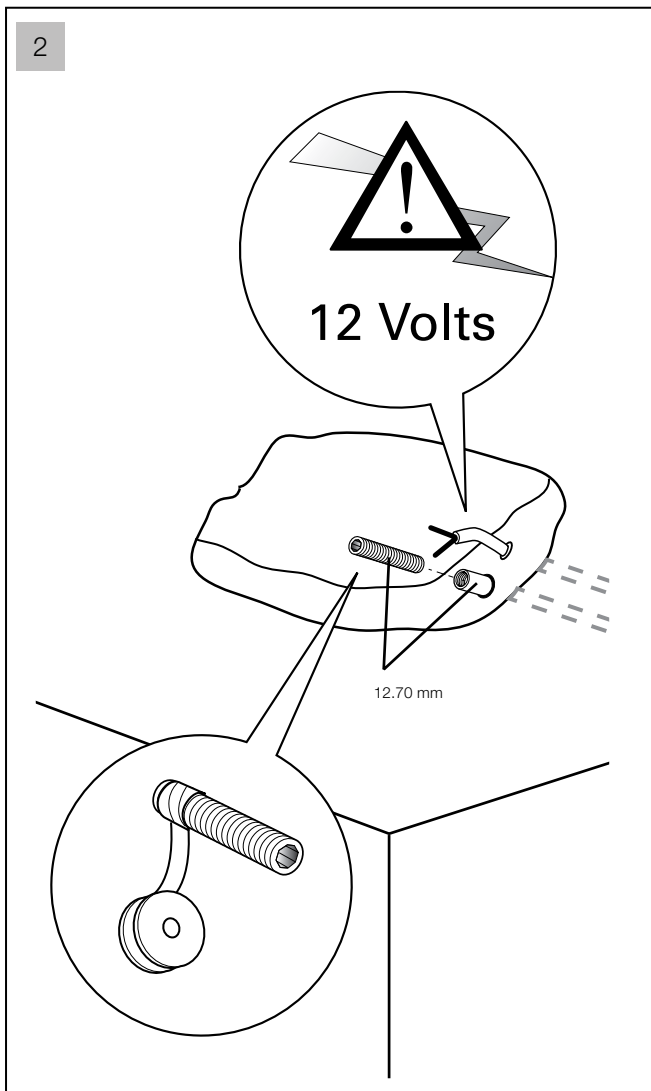

Polaris MCRC-380/700-A

Built-In Shower Head

INSTALLATION SEQUENCE

aquatica®

Function : Form : Fashion

aquatica®

Function : Form : Fashion