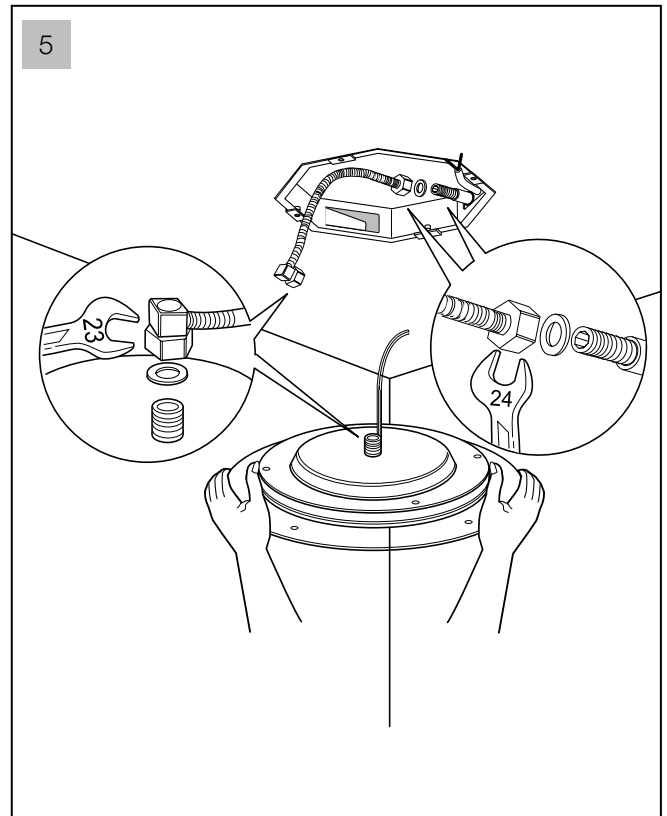

TOOLS/PARTS LIST

IMPORTANT INFORMATION

- The appliance has to be properly installed by qualified staff pursuant to the current laws.
- The device is not intended to be used by people (including children) who have not received appropriate instructions regarding the use of the unit to ensure their own safety. Children should be supervised to ensure they do not play with the appliance.
- Before performing any operation, always unplug the system from the mains.
- Place two power suppliers **Class 2-12 Vac +/-3% - Min. 35A** in the position show in **picture 1 zone A** complying with the safety distance provided for by IEC regulations.
- Arrange the outlet of the wiring and plumbing in the area shown.
- Install the appliance following the illustrated sequence on page 3.
- **Before connecting the system to the mains, check the tightness of the plumbing.**
- Replacement of the wiring, when damaged and of the spare parts **must be performed by qualified personnel only**. The manufacturer declines all responsibility in case of non-compliance with the above-said obligation.

Polaris MCRC-380/700-A

Built-In Shower Head

INSTALLATION SEQUENCE

aquatica®

Function : Form : Fashion

aquatica®

Function : Form : Fashion

Polaris MCRC-380/700-A

Built-In Shower Head

INSTALLATION SEQUENCE continued

Polaris MCRC-380/700-A

Built-In Shower Head

INSTALLATION SEQUENCE continued

aquatica®

Function : Form : Fashion

- 9 In order to install the remote control correctly, please follow the User's Guide carefully.
Do not place the device in water.